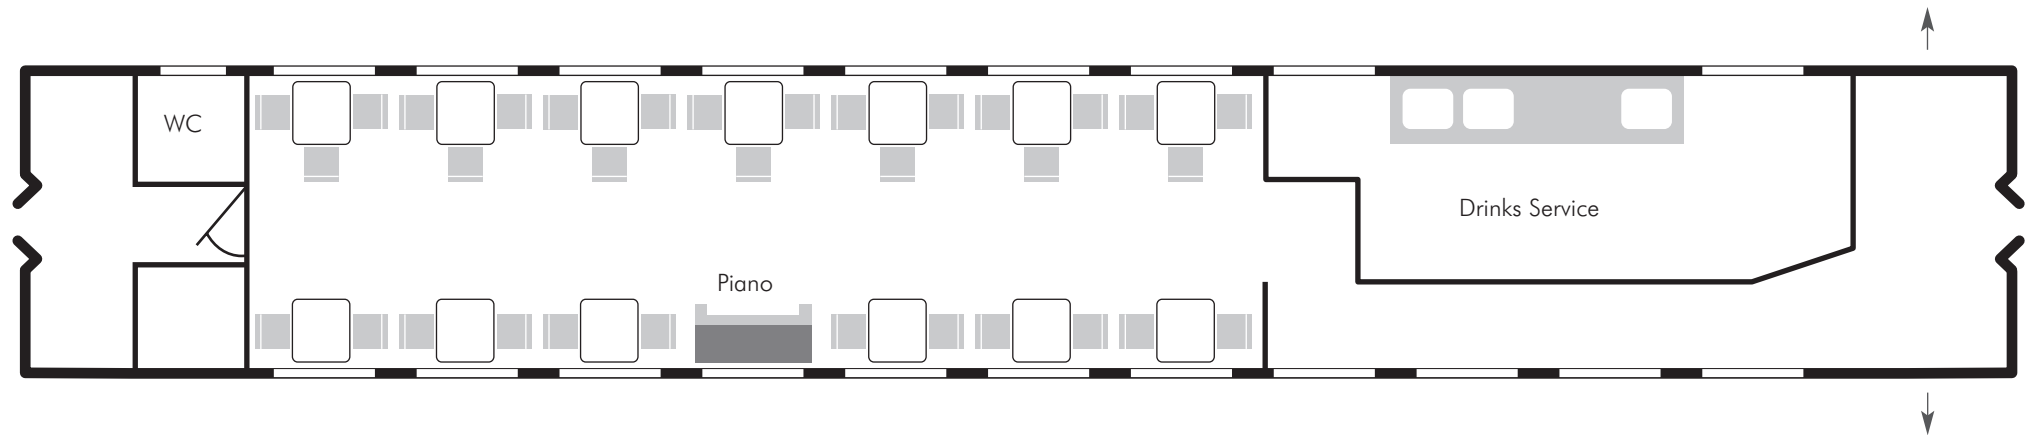

DANUBE EXPRESS

LOUNGE CAR

33 Seats • Air-conditioned