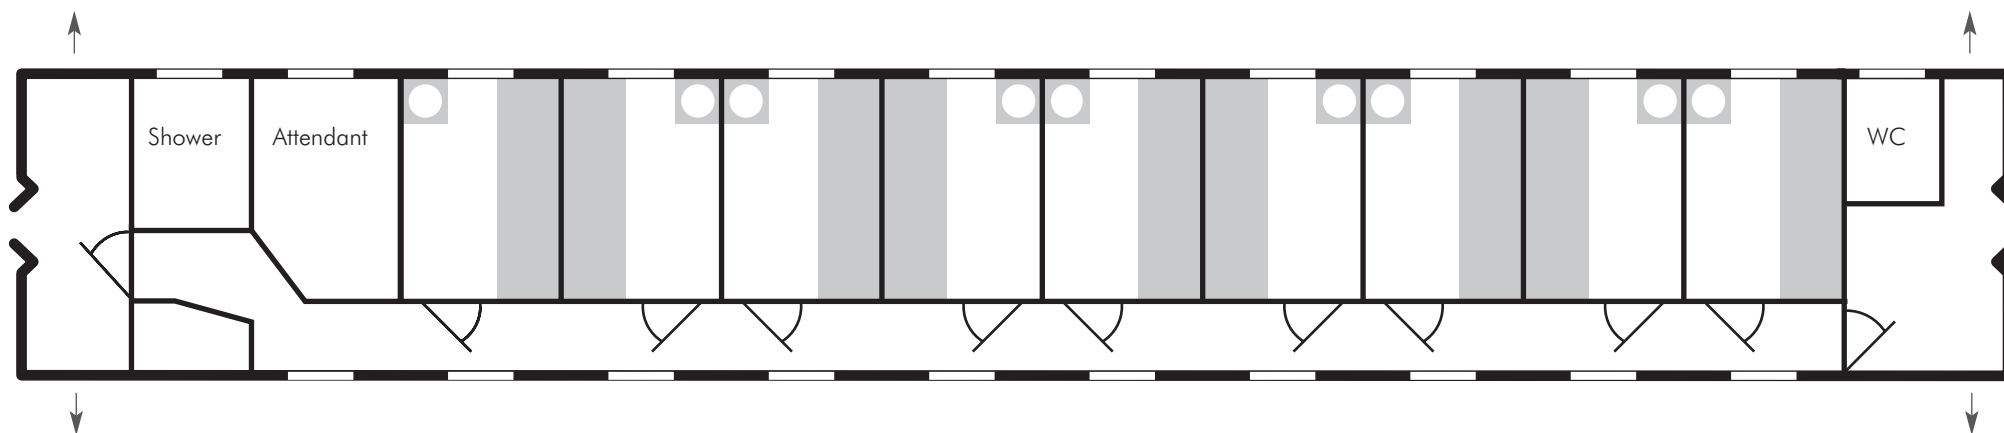

DANUBE EXPRESS

CLASSIC SLEEPING CAR

- 9 x 2-berth compartments • 194 x 158 cm • Air-conditioned
- Lower berth 185 x 75 cm
- Upper berth 176 x 74 cm