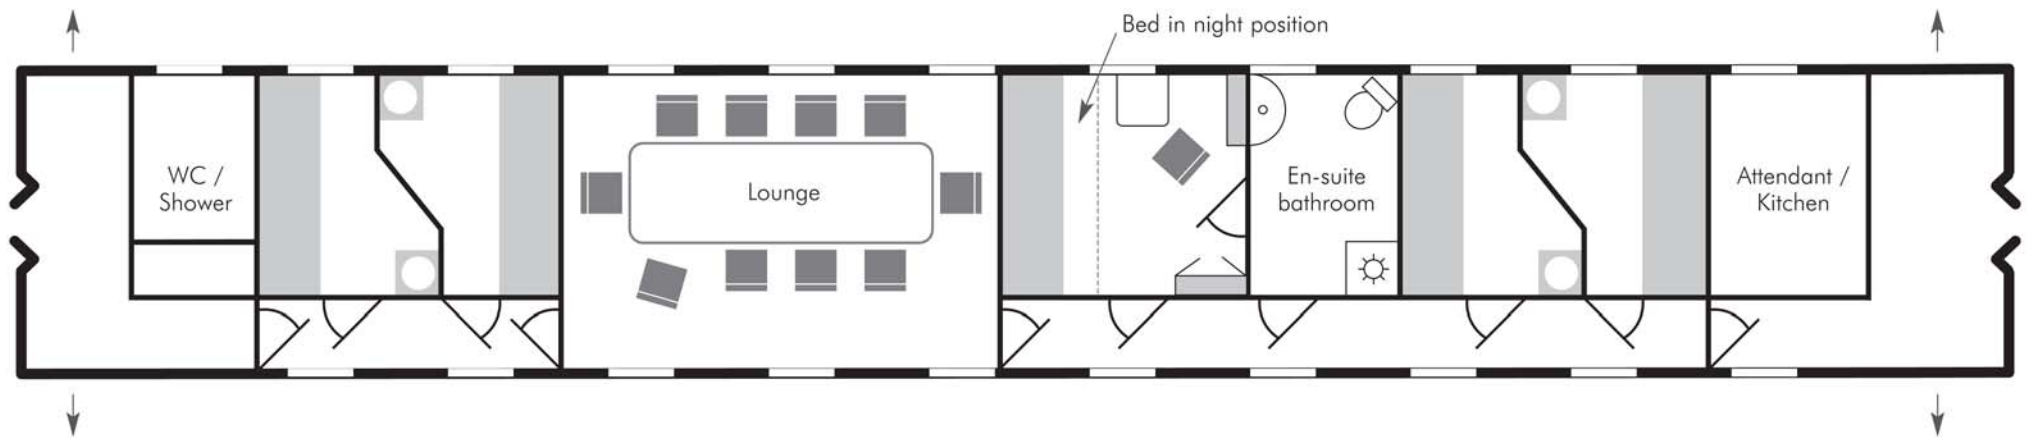

DANUBE EXPRESS

CLASSIC SLEEPING CAR

- 4 x 2-berth compartments
- 1 suite with double bed and en-suite shower/WC
- Lower berth 182 x 72cm
- Upper berth 179 x 72cm
- Bed in en-suite compartment 182 x 115cm