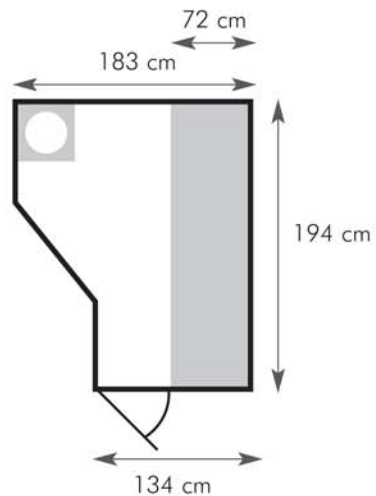

DANUBE EXPRESS

CLASSIC SLEEPING CAR

- 4 x 2-berth compartments
- 1 suite with double bed and en-suite shower/WC
- Lower berth 182 x 72cm
- Upper berth 179 x 72cm
- Bed in en-suite compartment 182 x 115cm